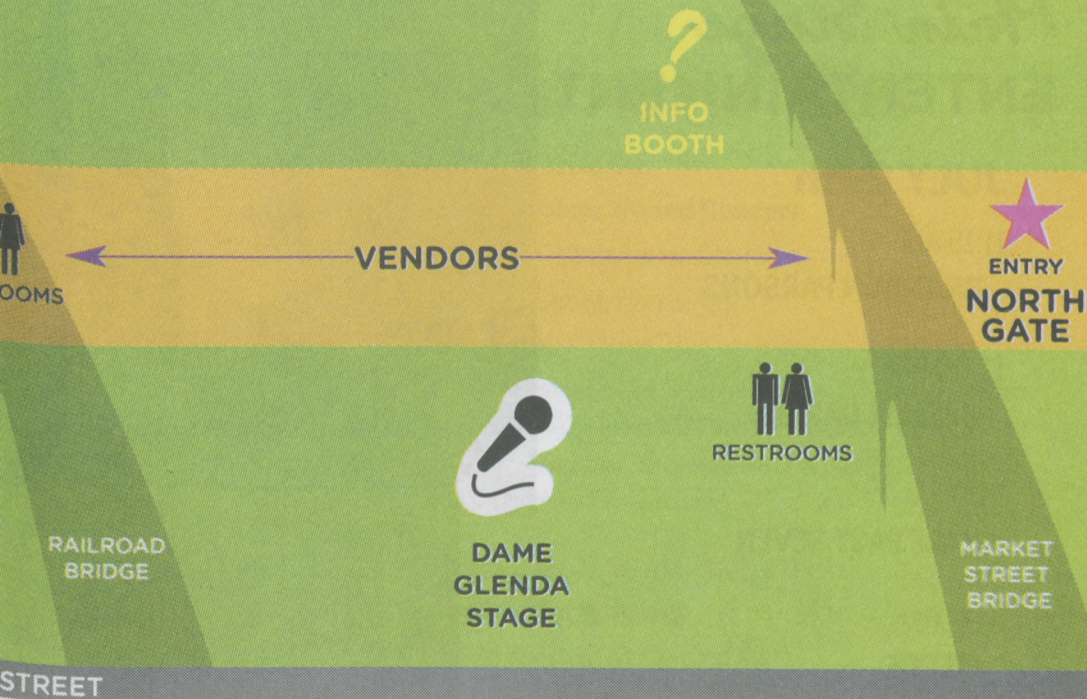

EST MAP

Renewal by Anderson
Sexual Assault Resource and Counseling Center of Lebanon
St. Michael's Lutheran Church
Sunila & Joan
Sutliff Insurance Agency
Survivors Inc.
T&R Productions Photography
The Central Voice
Unity of Harrisburg
West Shore Home
Wood 'n Glass
YOGIBO
YWCA of Carlisle
YWCA of Greater Harrisburg

Food Purveyors

Family Grill
Mad Dash Concessions
The Perk Up Truck
Sherri's Crab Cakes
Soul Burrito
Thai Master Grill