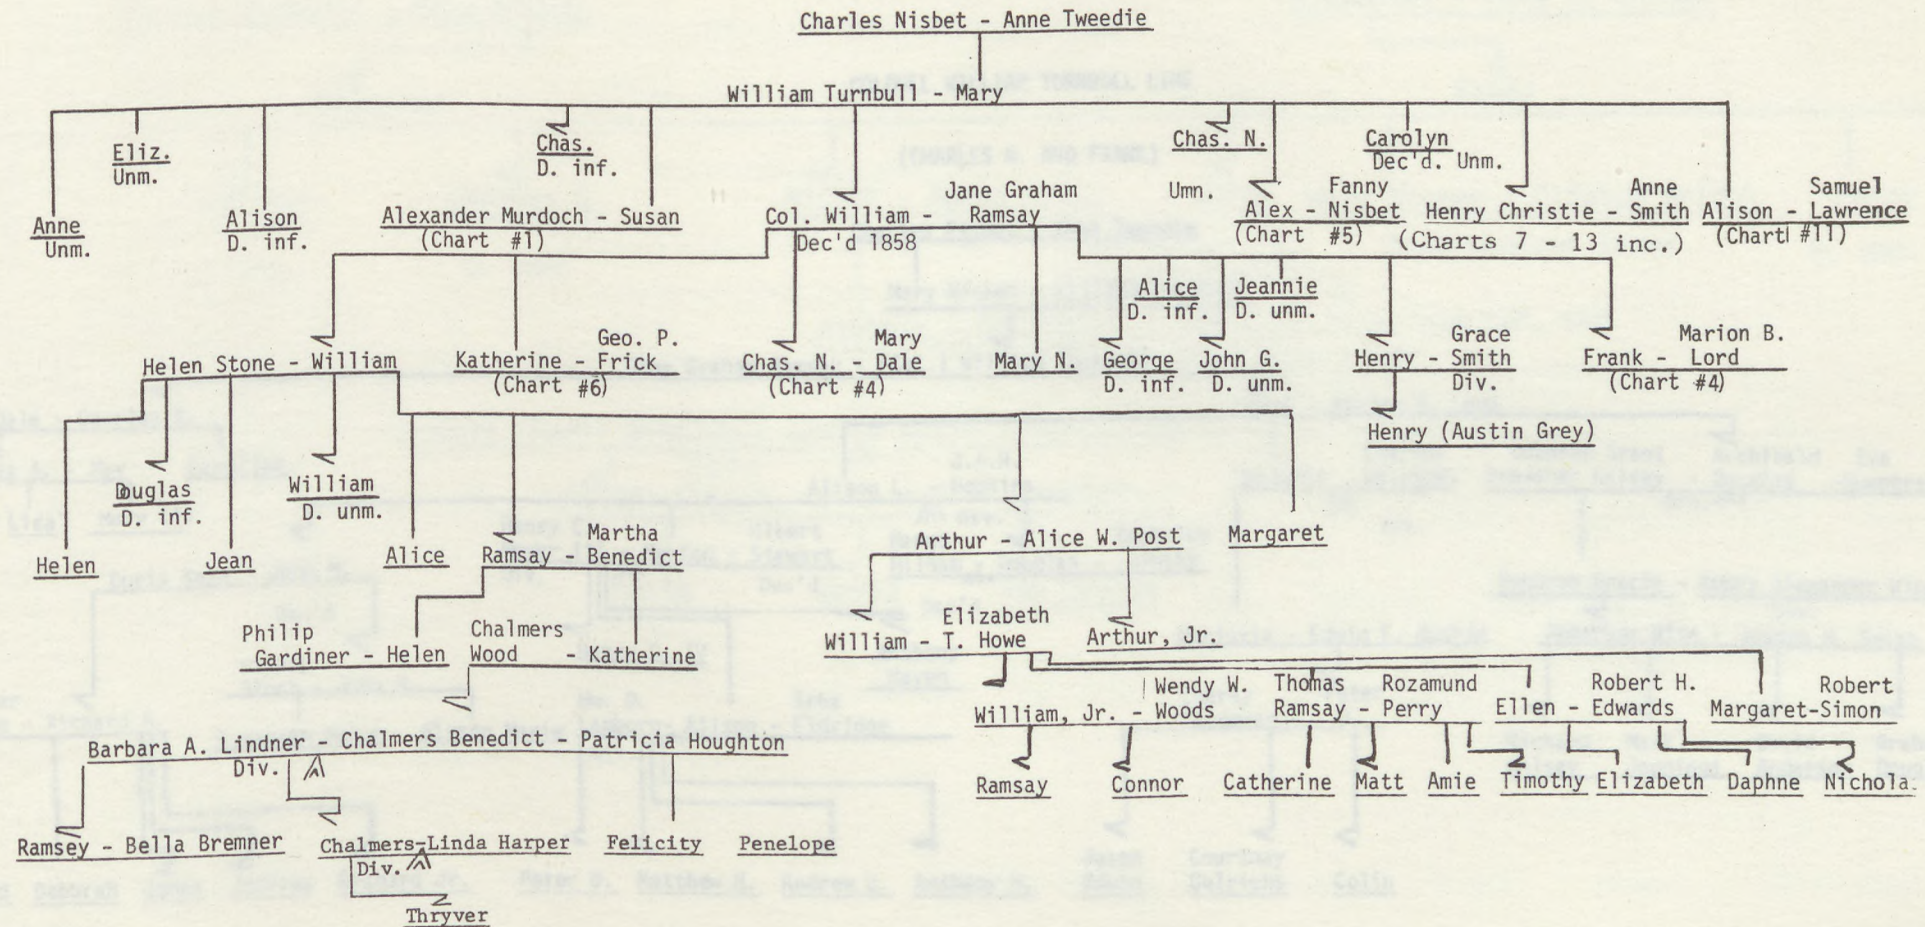

ALEXANDER MURDOCH - SUSAN TURNBULL LINE
 (WILLIAM TURNBULL - LOUISA TUCKER)

Chart #1
 Revised 11/4/77

Chart #2
Revised 6/10/81

ALEXANDER MURDOCH - SUSAN TURNBULL LINE

(JOHN MURDOCH - MARY HOWARD LAW)

Charles Nisbet - Anne Tweedie

William Turnbull - Mary Nisbet

Alexander Murdoch - Susan Turnbull

William Turnbull - Louisa Tucker

(See Chart #1)

John - Mary Howard Law

Susan Turnbull

Sallie Howard - Robert Clinton Wright

Alison Lawrence

Charles Starr - Amanda E. Skinner

Shepley Edward

Harriet Payne

Sandra Govane

Henry Davis, III

Marjorie Thatcher

Catharine Starr

Grace Helen

Ian Skinner

Chart #3
Revised 1/11/78

COLONEL WILLIAM TURNBULL (2nd WILLIAM) LINE

WILLIAM TURNBULL LINE
(Alexander - Fanny Nisbet)

Chart # 5
Revised 11/4/77

Chart #4
Revised 11/4/77

WILLIAM TURNBULL LINE
(Alexander - Fanny Nisbet)