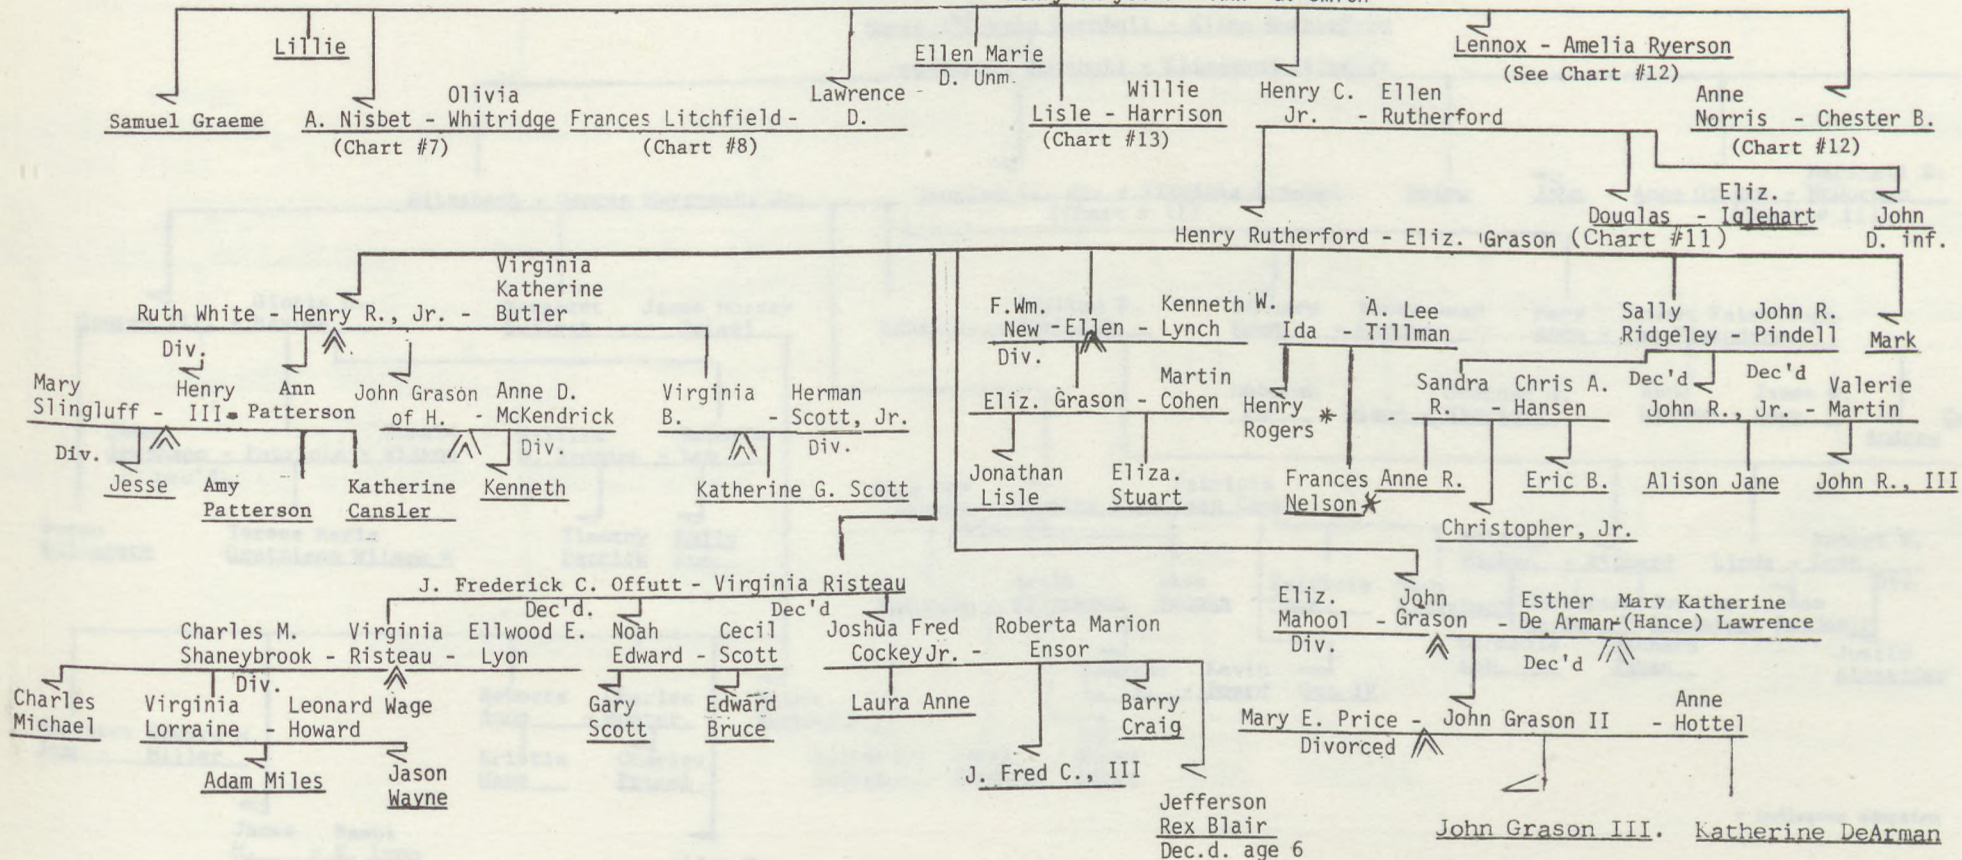

HENRY CHRYSTIE TURNBULL LINE
(HENRY C., JR. - ELLEN RUTHERFORD)

Chart # 9
Revised 6/18/81

Charles Nisbet - Anne Tweedie

William Turnbull - Mary

Henry Chrystie - Ann G. Smith

* indicates adoption