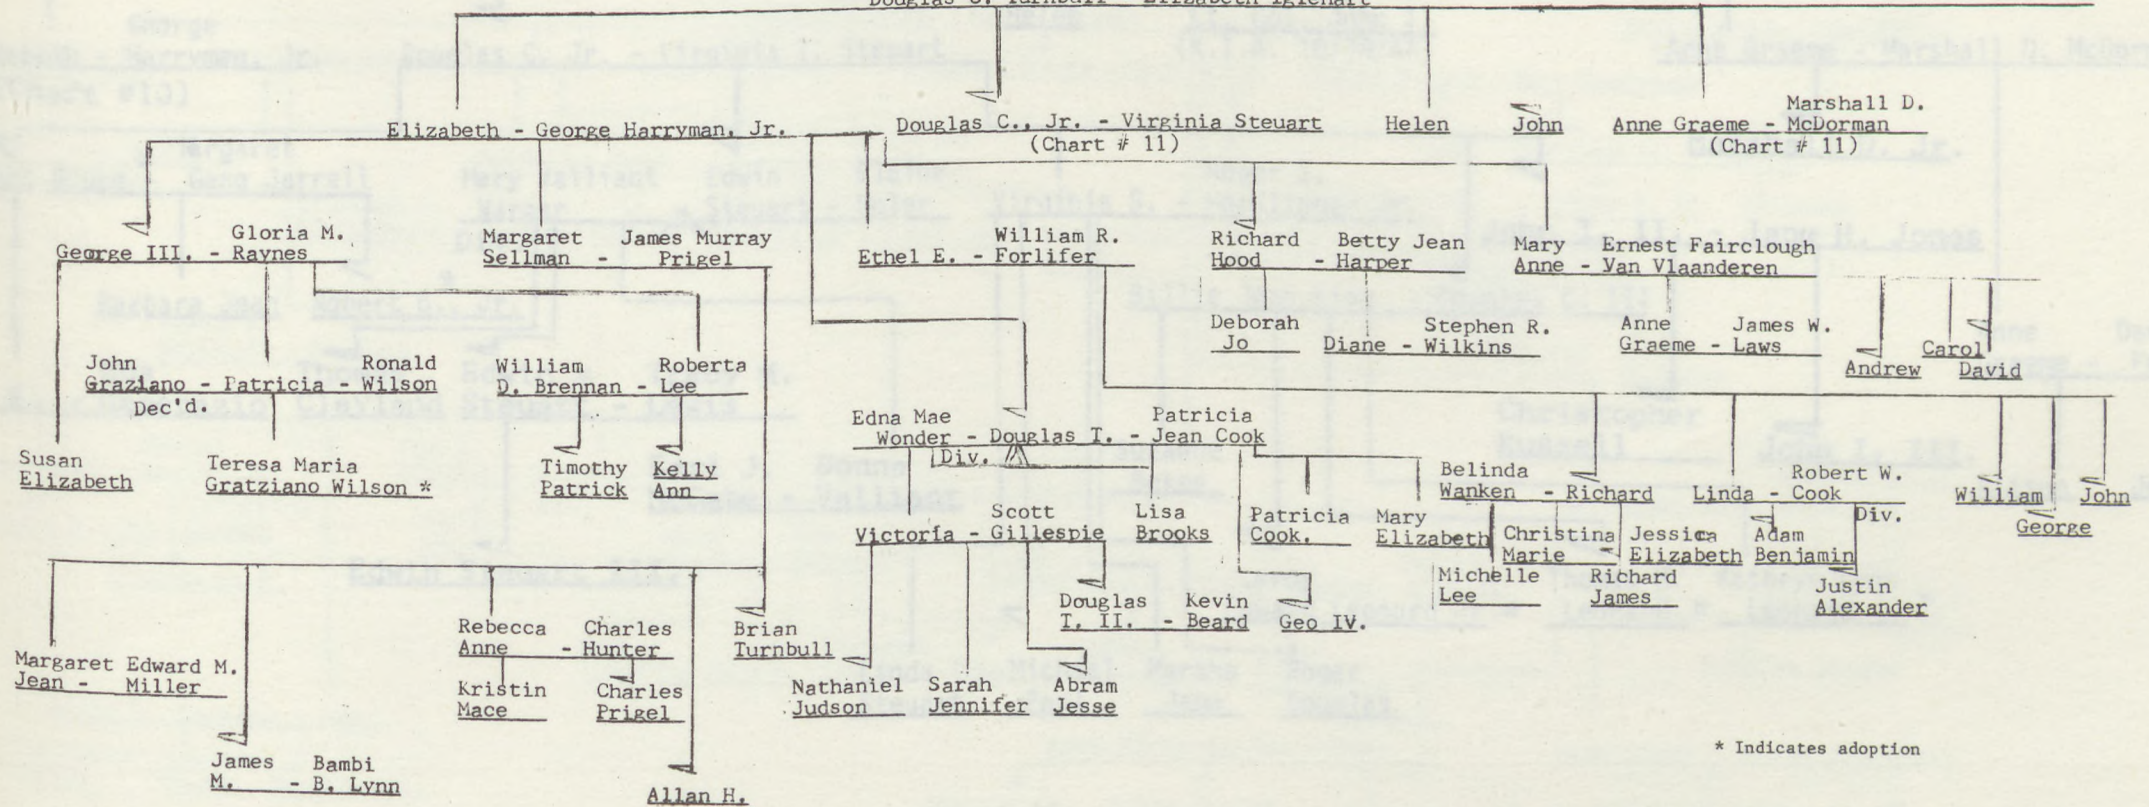

HENRY CHRYSTIE TURNBULL LINE

HENRY C., JR. - (DOUGLAS & ELIZABETH IGLEHART)

Henry Chrystie Turnbull - Ellen Rutherford

Douglas C. Turnbull - Elizabeth Iglehart

* Indicates adoption

Note: The three adopted children of Douglas C. Turnbull, III, have retained the name of their natural father.