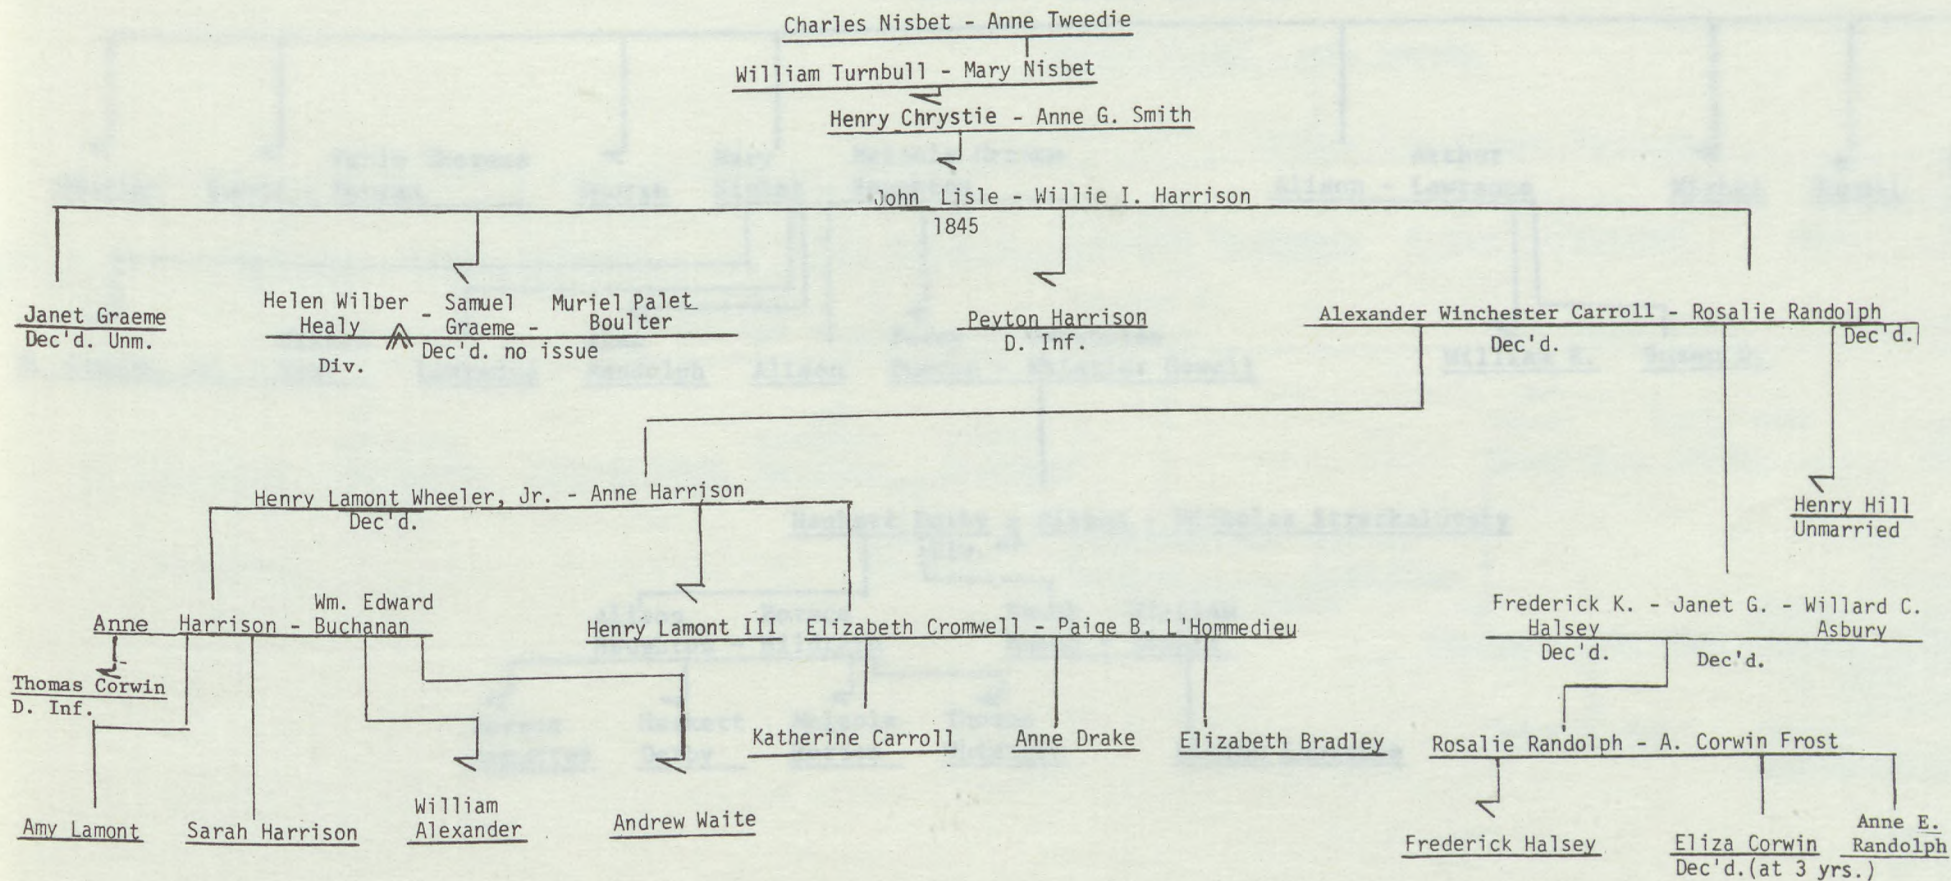

ALEXANDER MURDOCH - SUSAN TURNBULL LINE
 (WILLIAM TURNBULL - LOUISA TUCKER)

Chart #1
 Revised 11/4/77

Chart #2
Revised 6/10/81

ALEXANDER MURDOCH - SUSAN TURNBULL LINE

(JOHN MURDOCH - MARY HOWARD LAW)

Charles Nisbet - Anne Tweedie

HENRY CHRISTIE TURNBULL LINE
 (LENOX BIRKHEAD - CHESTER B.)

Chart #12
 Revised 6/11/81

*Indicates adoption

HENRY CHRYSTIE TURNBULL LINE

Chart #13
Revised 6/10/81

(J. LISLE - WHILHELMINA I. HARRISON)

ALISON TURNBULL LAWRENCE LINE
(Mary Lawrence - Malcolm Graeme Haughton)

Charles Nisbet - Anne Tweedy

Mary - William Turnbull

Alison - Samuel Lawrence

ALISON NISBET McCOSKRY LINE

(REVEREND SAMUEL - ELIZABETH L. MONTGOMERY)

ALISON NISBET McCOSKRY LINE
 Alison - Charles Dexter Cleveland