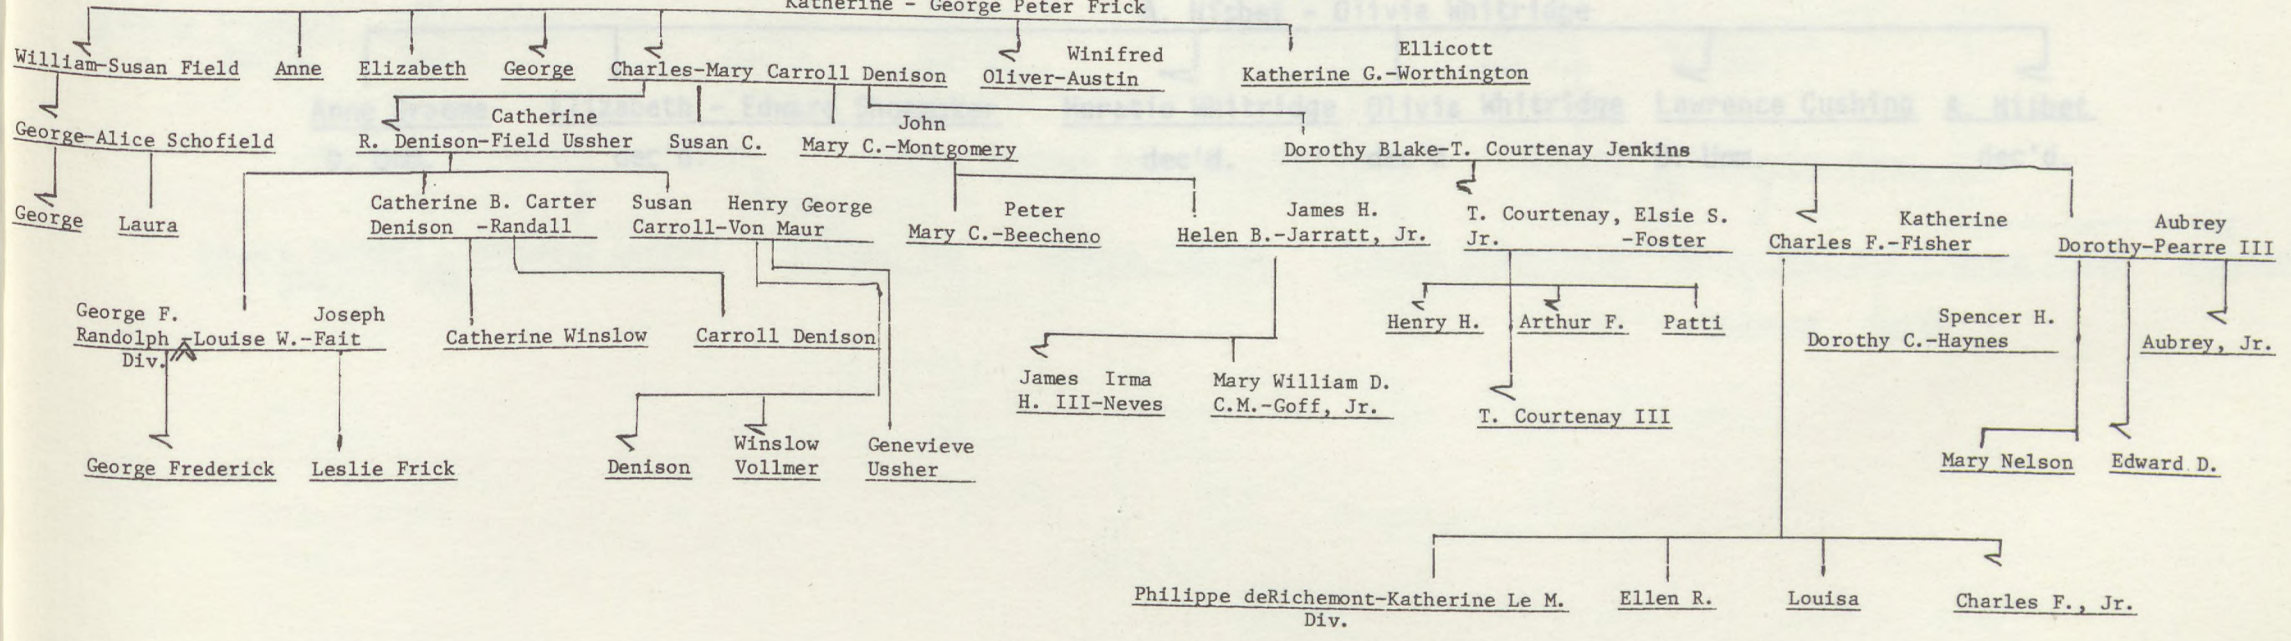

Ian Skinner

Chart #3
Revised 1/11/78

COLONEL WILLIAM TURNBULL (2nd WILLIAM) LINE

WILLIAM TURNBULL LINE
(Alexander - Fanny Nisbet)

Chart # 5
Revised 11/4/77

Chart #4
Revised 11/4/77

WILLIAM TURNBULL LINE
(Alexander - Fanny Nisbet)

Chart # 5
Revised 11/4/77

COLONEL WILLIAM TURNBULL LINE

(KATHERINE - GEORGE PETER FRICK) (WILLIAM - SUSAN FIELD)

Charles Nisbet - Anne Tweedie

William Turnbull - Mary

Colonel William - Jane Graham Ramsay

Katherine - George Peter Frick