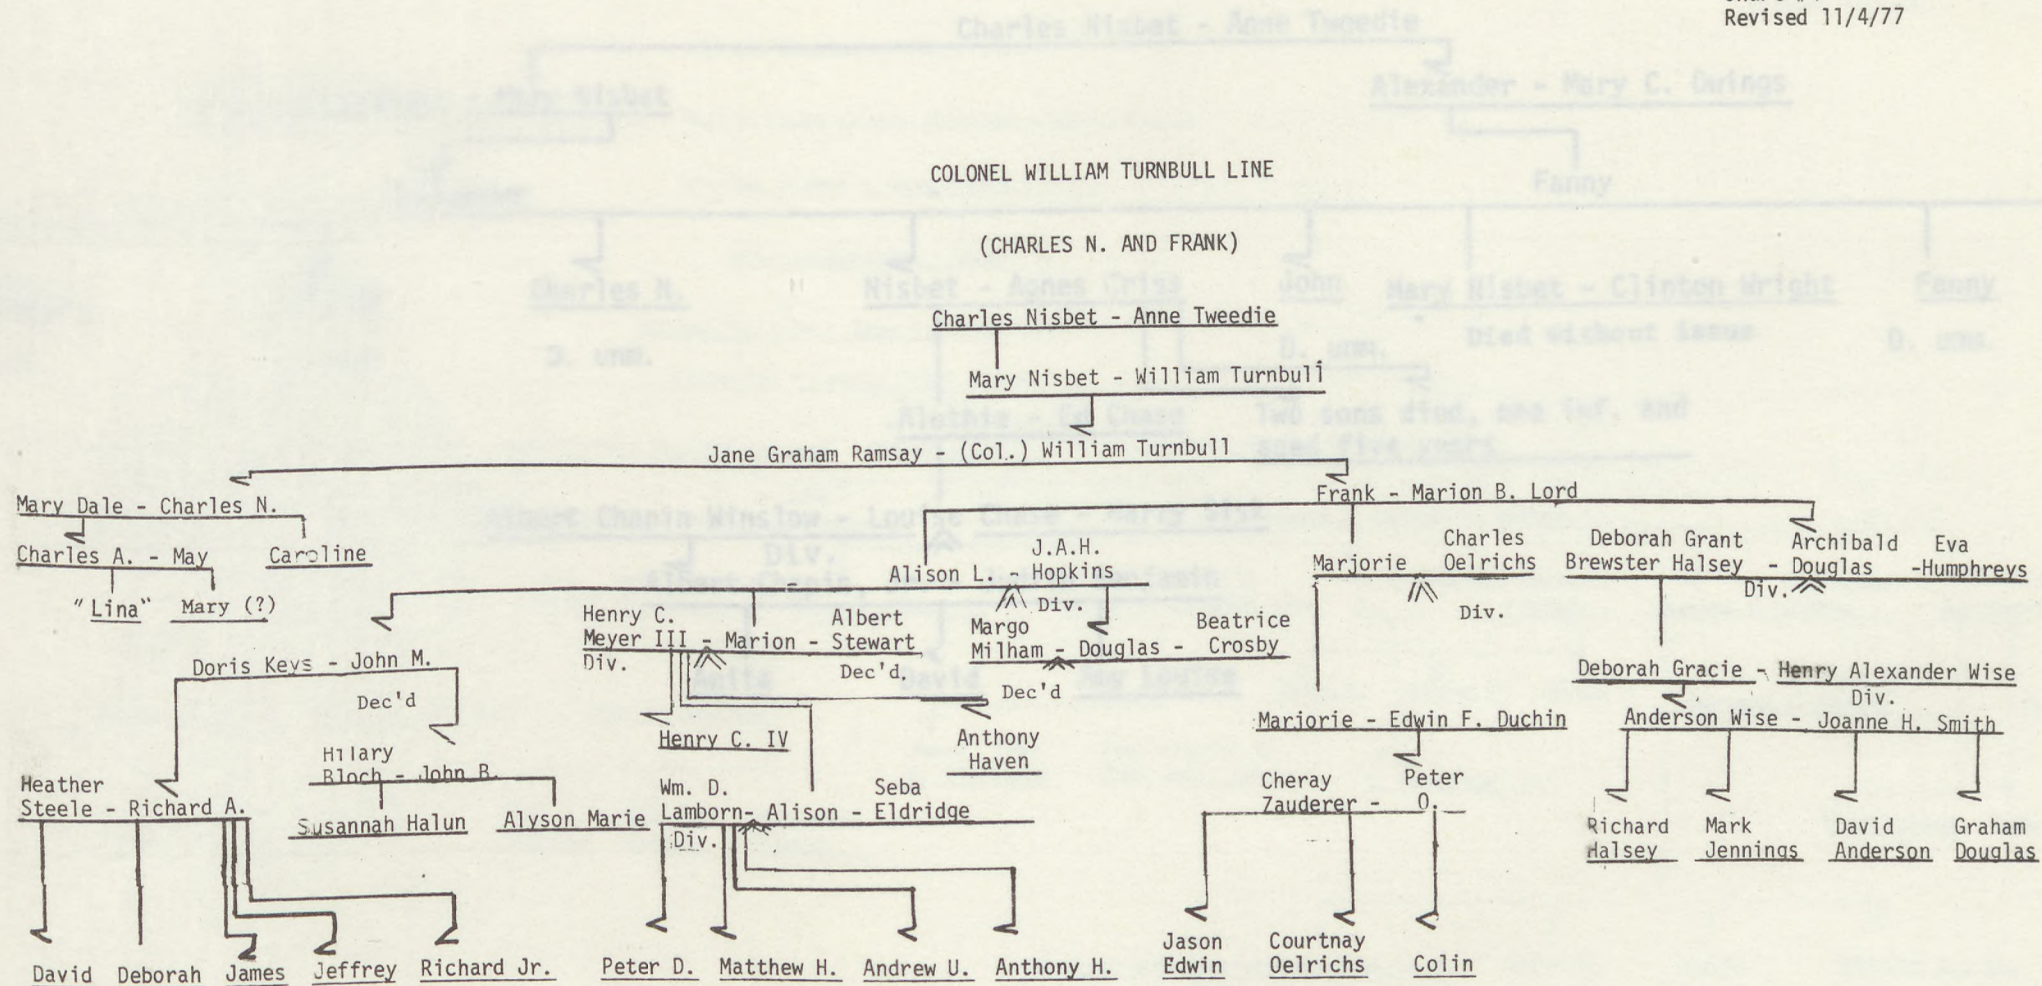

ALEXANDER MURDOCH - SUSAN TURNBULL LINE
 (WILLIAM TURNBULL - LOUISA TUCKER)

Chart #1
 Revised 11/4/77

Chart #2
Revised 6/10/81

ALEXANDER MURDOCH - SUSAN TURNBULL LINE

(JOHN MURDOCH - MARY HOWARD LAW)

Charles Nisbet - Anne Tweedie

William Turnbull - Mary Nisbet

Alexander Murdoch - Susan Turnbull

William Turnbull - Louisa Tucker

(See Chart #1)

John - Mary Howard Law

Susan Turnbull

Sallie Howard - Robert Clinton Wright

Alison Lawrence

Ian Skinner

Chart #3
Revised 1/11/78

COLONEL WILLIAM TURNBULL (2nd WILLIAM) LINE

WILLIAM TURNBULL LINE
(Alexander - Fanny Nisbet)

Chart # 5
Revised 11/4/77

Chart #4
Revised 11/4/77

WILLIAM TURNBULL LINE
(Alexander - Fanny Nisbet)

Chart # 5
Revised 11/4/77

COLONEL WILLIAM TURNBULL LINE

(KATHERINE - GEORGE PETER FRICK) (WILLIAM - SUSAN FIELD)

Charles Nisbet - Anne Tweedie

William Turnbull - Mary

Colonel William - Jane Graham Ramsay

Katherine - George Peter Frick