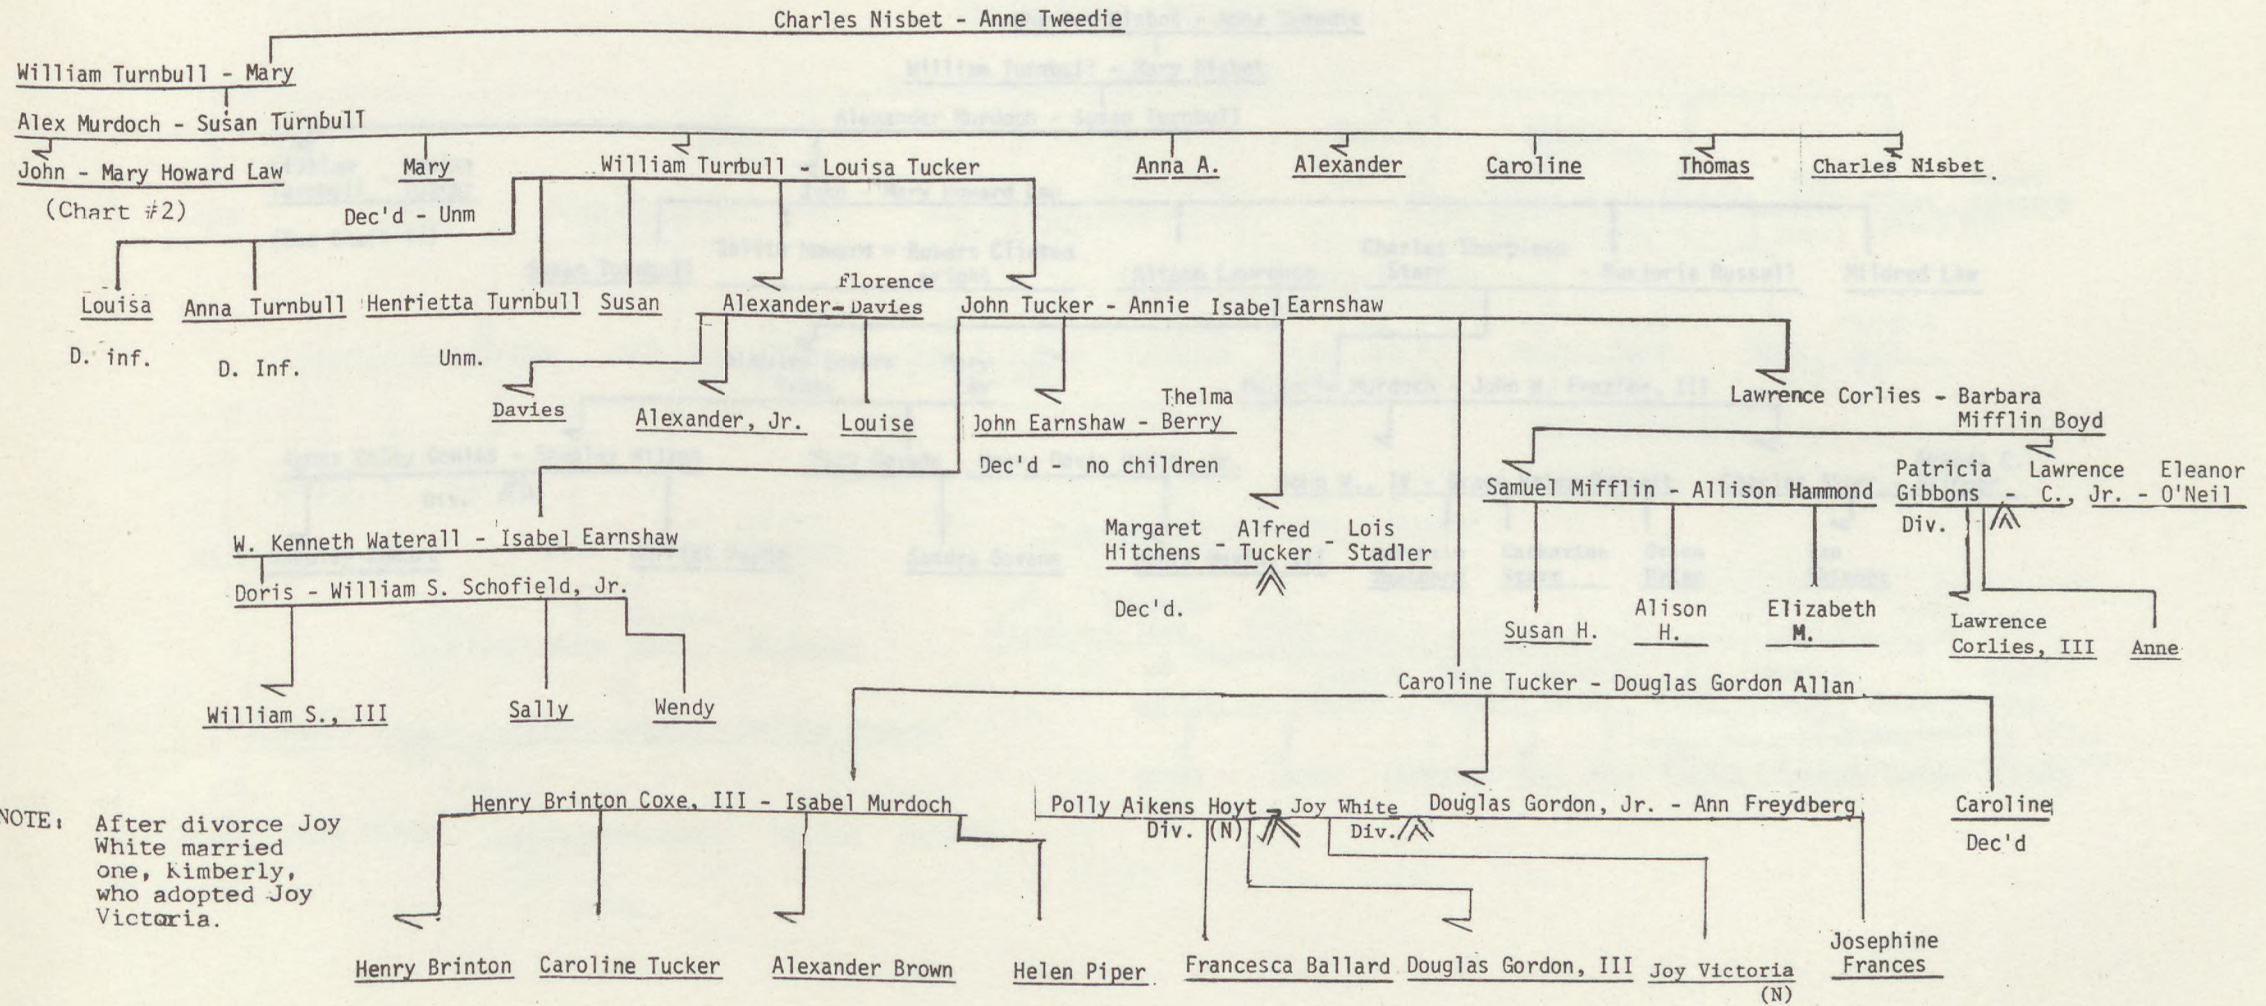

ALEXANDER MURDOCH - SUSAN TURNBULL LINE
 (WILLIAM TURNBULL - LOUISA TUCKER)

Chart #1
 Revised 11/4/77

Chart #2
Revised 6/10/81

ALEXANDER MURDOCH - SUSAN TURNBULL LINE

(JOHN MURDOCH - MARY HOWARD LAW)

Charles Nisbet - Anne Tweedie

William Turnbull - Mary Nisbet

Alexander Murdoch - Susan Turnbull

William Turnbull - Louisa Tucker

(See Chart #1)

John - Mary Howard Law

Susan Turnbull

Sallie Howard - Robert Clinton Wright

Alison Lawrence