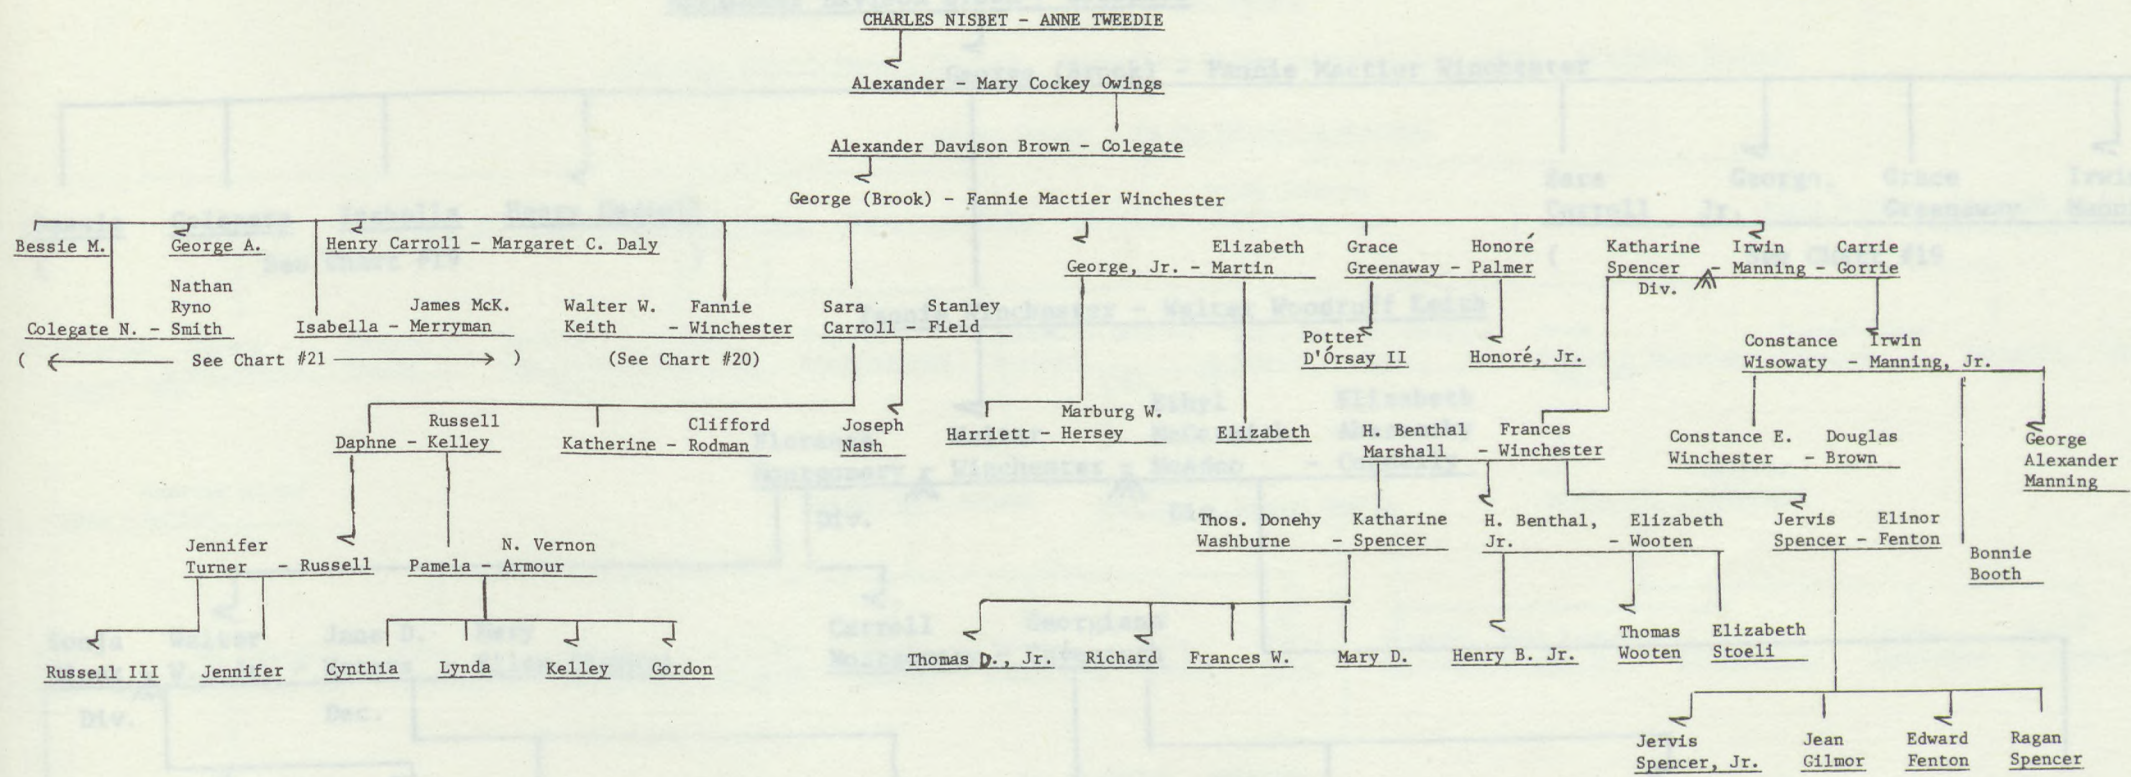

Bessie M.   George A.   Henry Carroll - Margaret C. Daly   James McK. Merriman   Walter W. Keith   Fannie Winchester   Sara Carroll - Field   Stanley Field   George, Jr. - Martin   Grace Greenaway - Palmer   Honoré   Katharine Spencer - Irwin Manning - Corrie   Carrie Manning - Corrie

Nathan Ryno   Colegate N. - Smith   Isabella - Merryman   Walter W. Keith   Fannie Winchester   Sara Carroll - Field   Stanley Field   Marburg W. Hersey   Elizabeth   Potter D'Orsay II   H. Benthall Marshall - Frances Winchester   Honoré, Jr.   Constance Wisowaty - Irwin Manning, Jr.   Douglas Brown   George Alexander Manning

Jennifer Turner - Russell   N. Vernon Armour   Russell III   Jennifer   Cynthia   Lynda   Kelley   Gordon   Thos. Donehy Washburne   Katharine Spencer   H. Benthall, Jr.   Elizabeth Wooten   Jervis Spencer - Elinor Fenton   Bonnie Booth   Thomas Wooten   Elizabeth Stoeli   Jervis Spencer, Jr.   Jean Gilmor   Edward Fenton   Ragan Spencer

(← See Chart #21 →)   (See Chart #20)