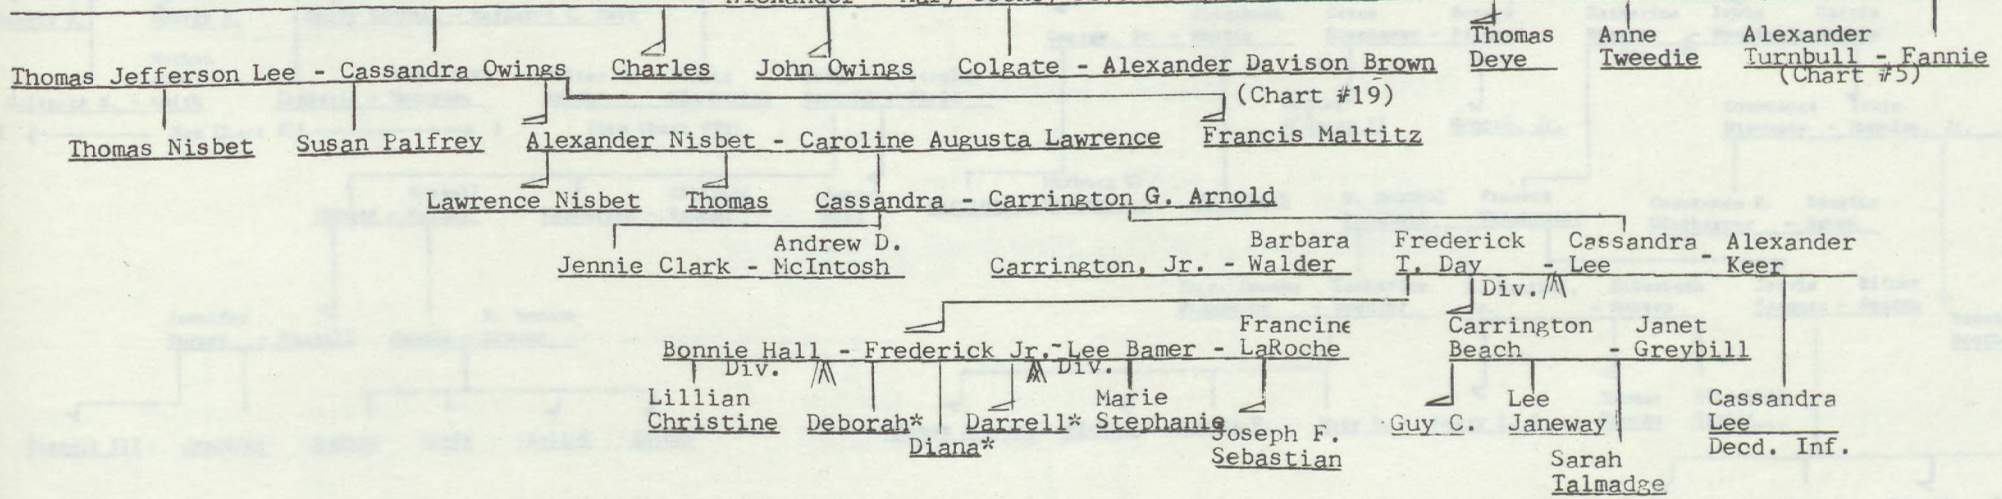

ALEXANDER NISBET - MARY COCKEY DEYE OWINGS

Chart #18
Revised 6/22/81

Thomas Jefferson Lee - Cassandra Nisbet

Charles Nisbet - Anne Tweedie

Alexander - Mary Cockey Deye Owings

* Indicates adoption