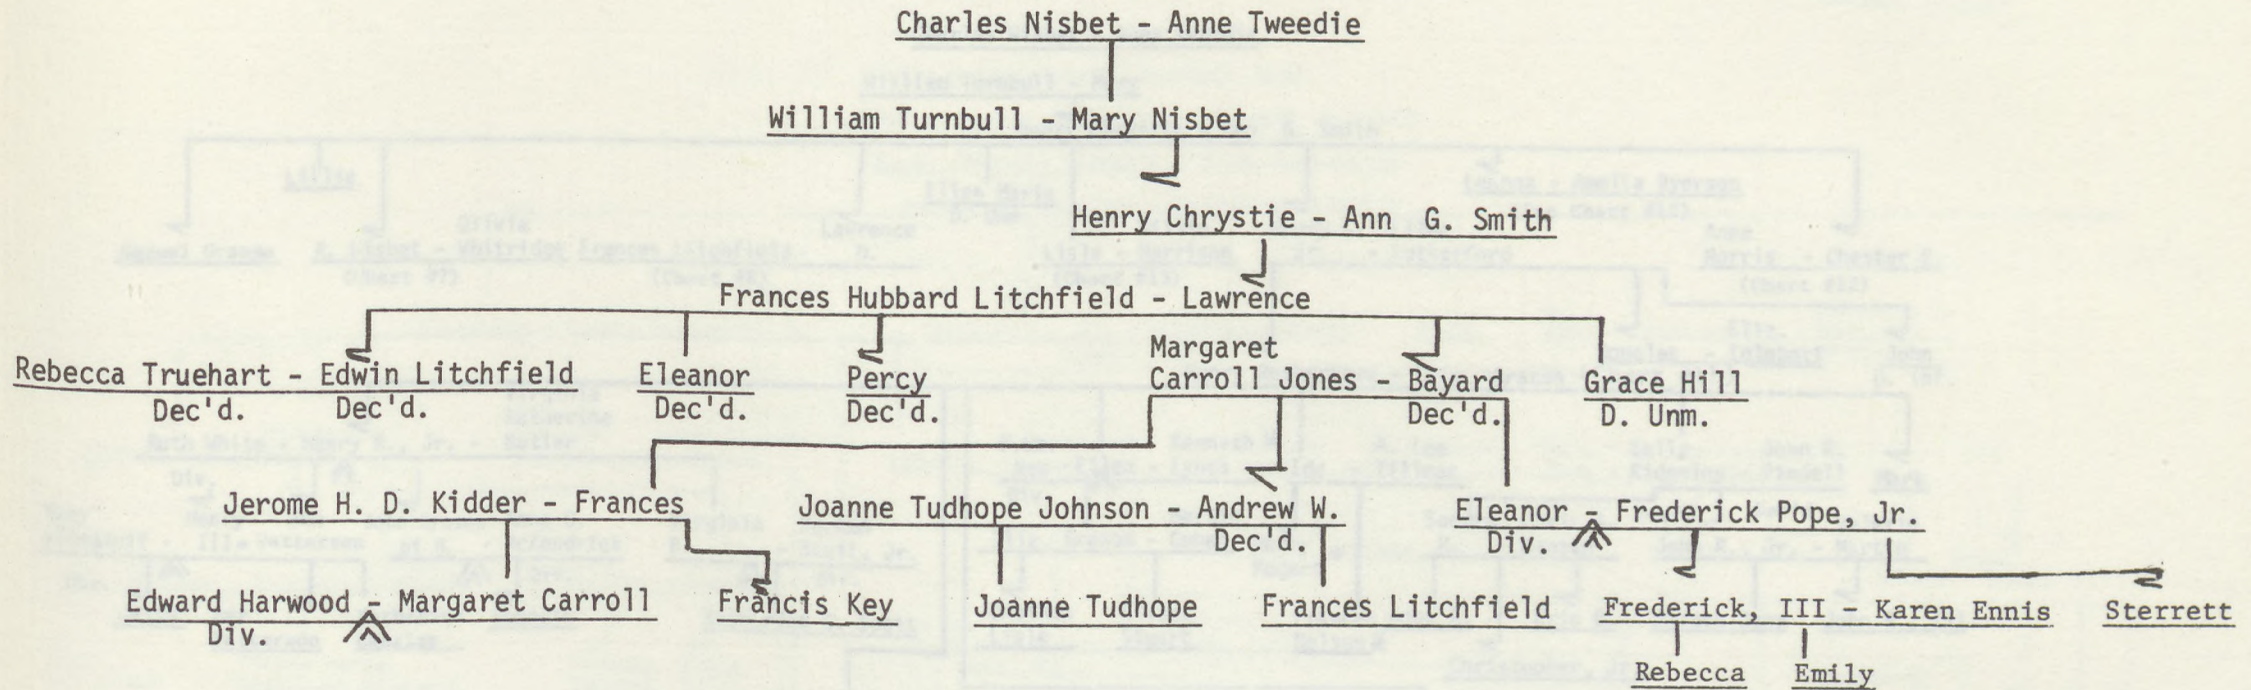

ALEXANDER MURDOCH - SUSAN TURNBULL LINE
 (WILLIAM TURNBULL - LOUISA TUCKER)

Chart #1
 Revised 11/4/77

Chart #2
Revised 6/10/81

ALEXANDER MURDOCH - SUSAN TURNBULL LINE

(JOHN MURDOCH - MARY HOWARD LAW)

Charles Nisbet - Anne Tweedie

A. Nisbet - Olivia Whitridge

Anne Graeme
D. Unm.

Elizabeth - Edward Shoemaker
dec'd.

Horatio Whitridge
dec'd.

Olivia Whitridge
dec'd

Lawrence Cushing
D. Unm.

A. Nisbet
dec'd.

HENRY CHRYSTIE TURNBULL LINE
(LAWRENCE - FRANCES LITCHFIELD)