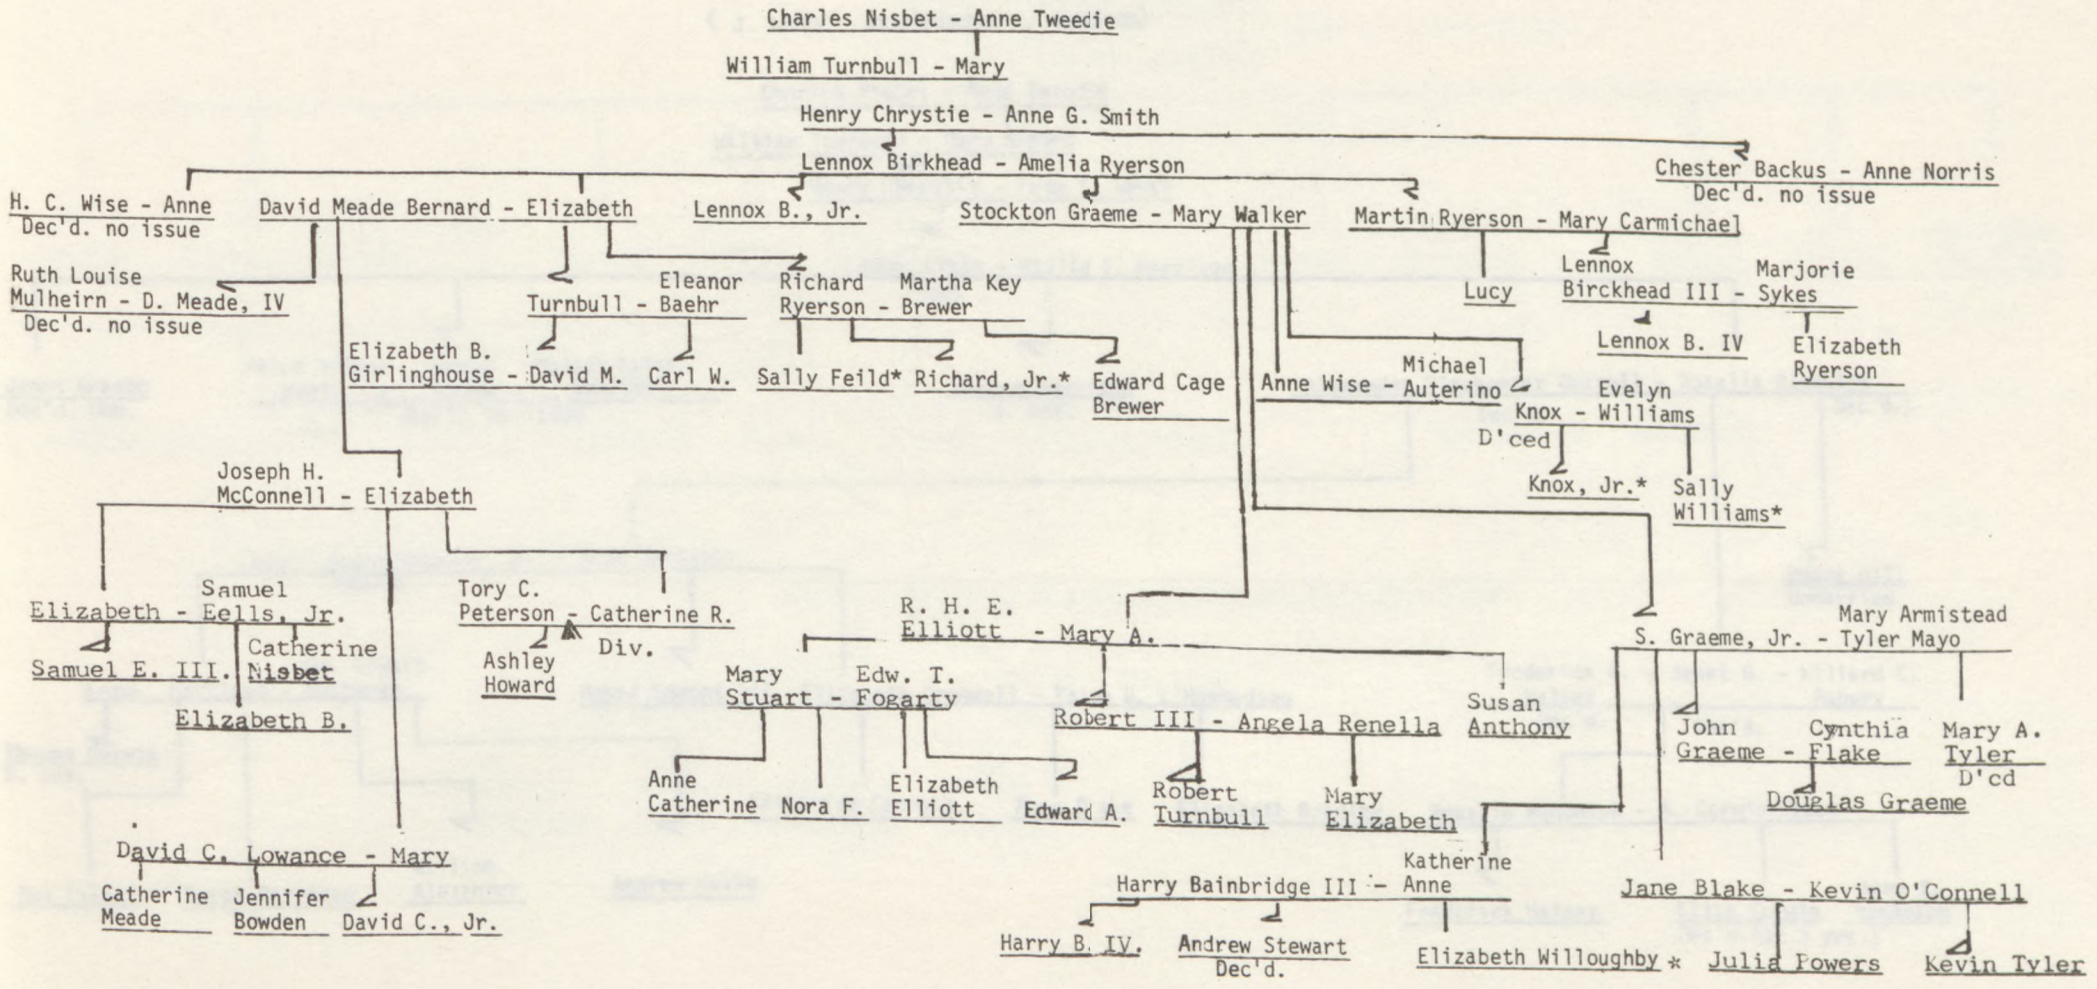

HENRY CHRISTIE TURNBULL LINE
(LENOX BIRKHEAD - CHESTER B.)

Chart #12
Revised 6/11/81

*Indicates adoption