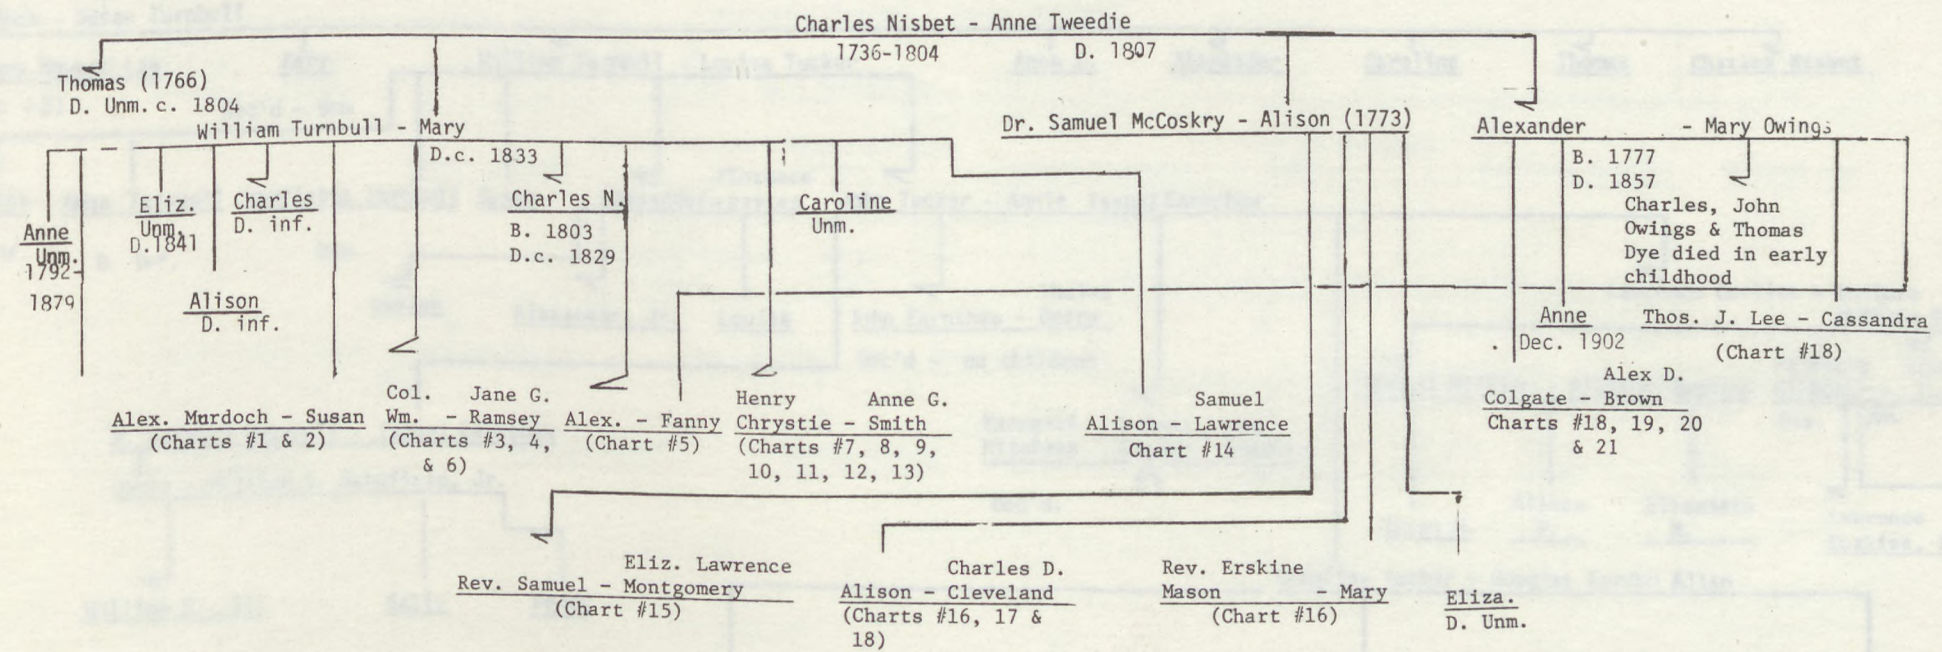

Carlisle, Pennsylvania
June 29, 1981

R. Wallace White

TABLE OF CONTENTS

Master Chart of Charles and Anne Tweedie Nisbet
and descendants of two generations

Detailed, numbered charts tracing descendants to the present generation.

ALEXANDER MURDOCH - SUSAN TURNBULL LINE
 (WILLIAM TURNBULL - LOUISA TUCKER)

Chart #1
 Revised 11/4/77

Chart #2
Revised 6/10/81

ALEXANDER MURDOCH - SUSAN TURNBULL LINE

(JOHN MURDOCH - MARY HOWARD LAW)

Charles Nisbet - Anne Tweedie