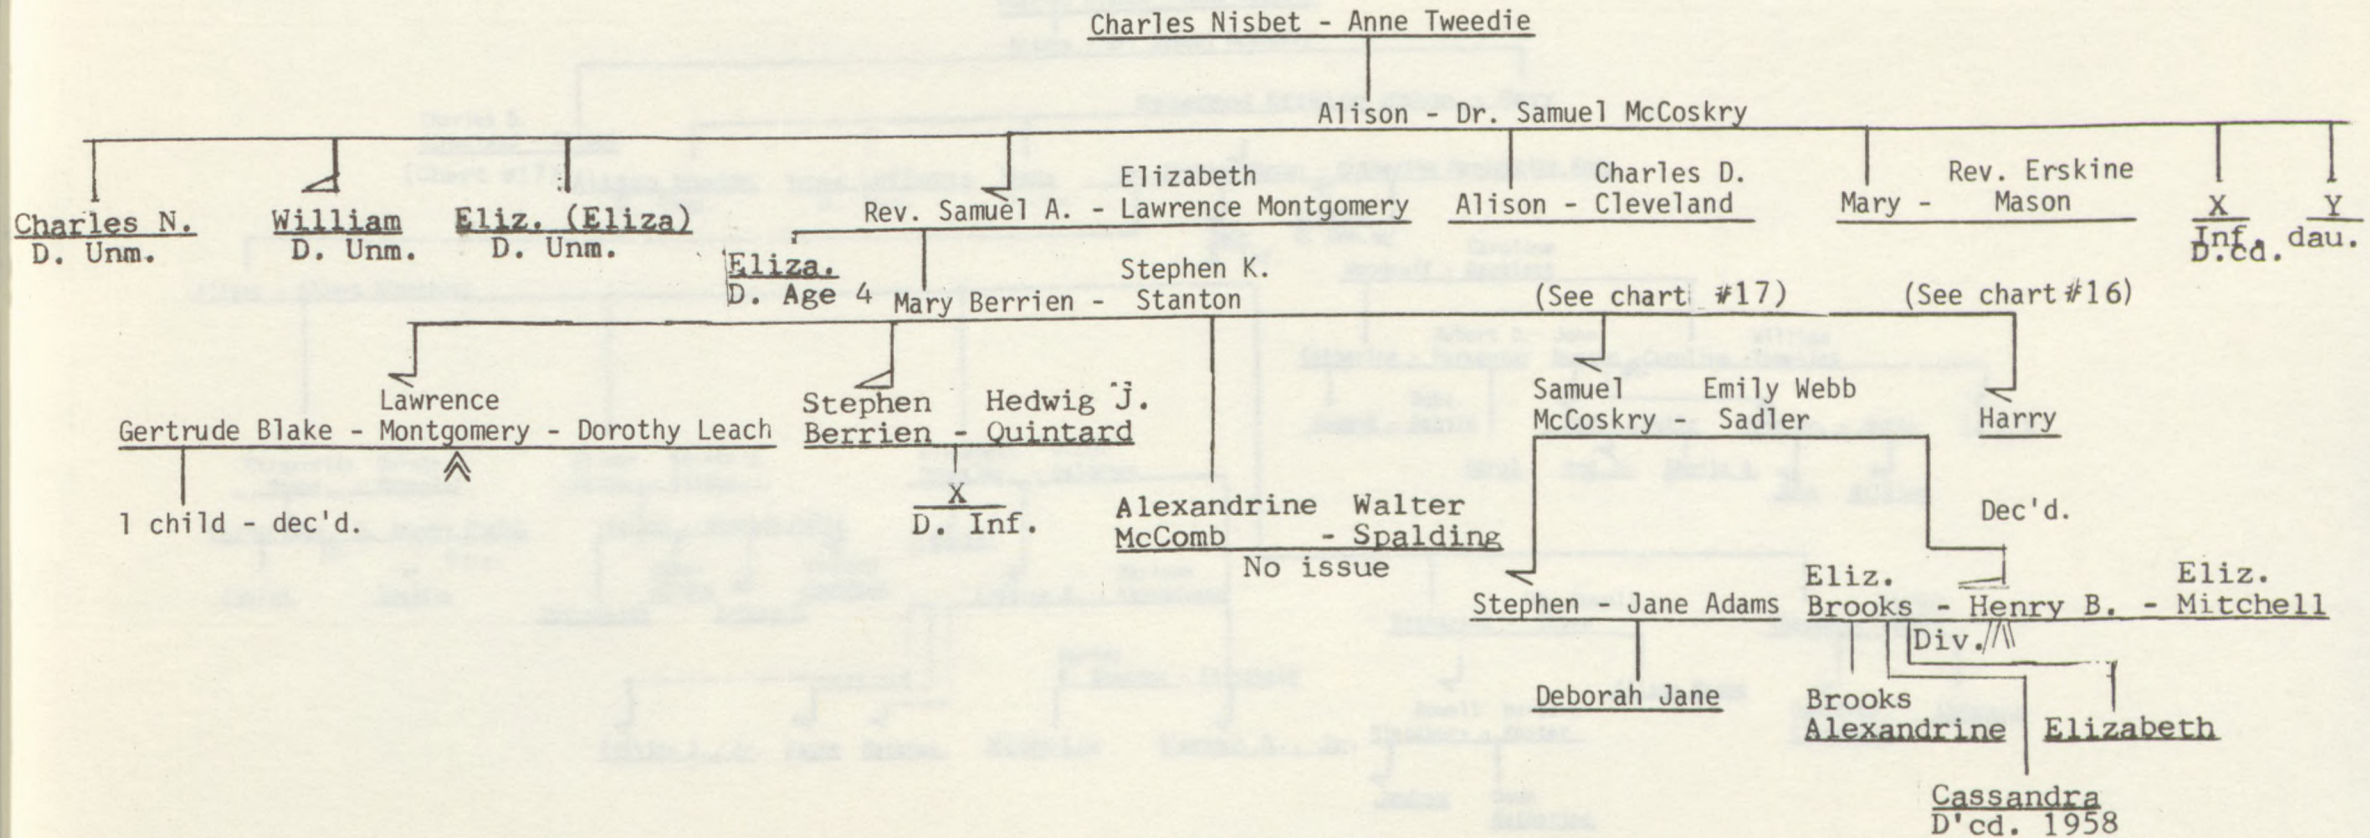

ALEXANDER MURDOCH - SUSAN TURNBULL LINE
 (WILLIAM TURNBULL - LOUISA TUCKER)

Chart #1
 Revised 11/4/77

Chart #2
Revised 6/10/81

ALEXANDER MURDOCH - SUSAN TURNBULL LINE

(JOHN MURDOCH - MARY HOWARD LAW)

Charles Nisbet - Anne Tweedie

Ian Skinner

Chart #3
Revised 1/11/78

COLONEL WILLIAM TURNBULL (2nd WILLIAM) LINE

WILLIAM TURNBULL LINE
(Alexander - Fanny Nisbet)

Chart # 5
Revised 11/4/77

Chart #4
Revised 11/4/77

WILLIAM TURNBULL LINE
(Alexander - Fanny Nisbet)

HENRY CHRISTIE TURNBULL LINE
 (LENOX BIRKHEAD - CHESTER B.)

Chart #12
 Revised 6/11/81

*Indicates adoption

HENRY CHRYSTIE TURNBULL LINE

Chart #13
Revised 6/10/81

(J. LISLE - WHILHELMINA I. HARRISON)

ALISON TURNBULL LAWRENCE LINE
(Mary Lawrence - Malcolm Graeme Haughton)

Charles Nisbet - Anne Tweedy

Mary - William Turnbull

Alison - Samuel Lawrence

ALISON NISBET McCOSKRY LINE

(REVEREND SAMUEL - ELIZABETH L. MONTGOMERY)

ALISON NISBET McCOSKRY LINE
 Alison - Charles Dexter Cleveland