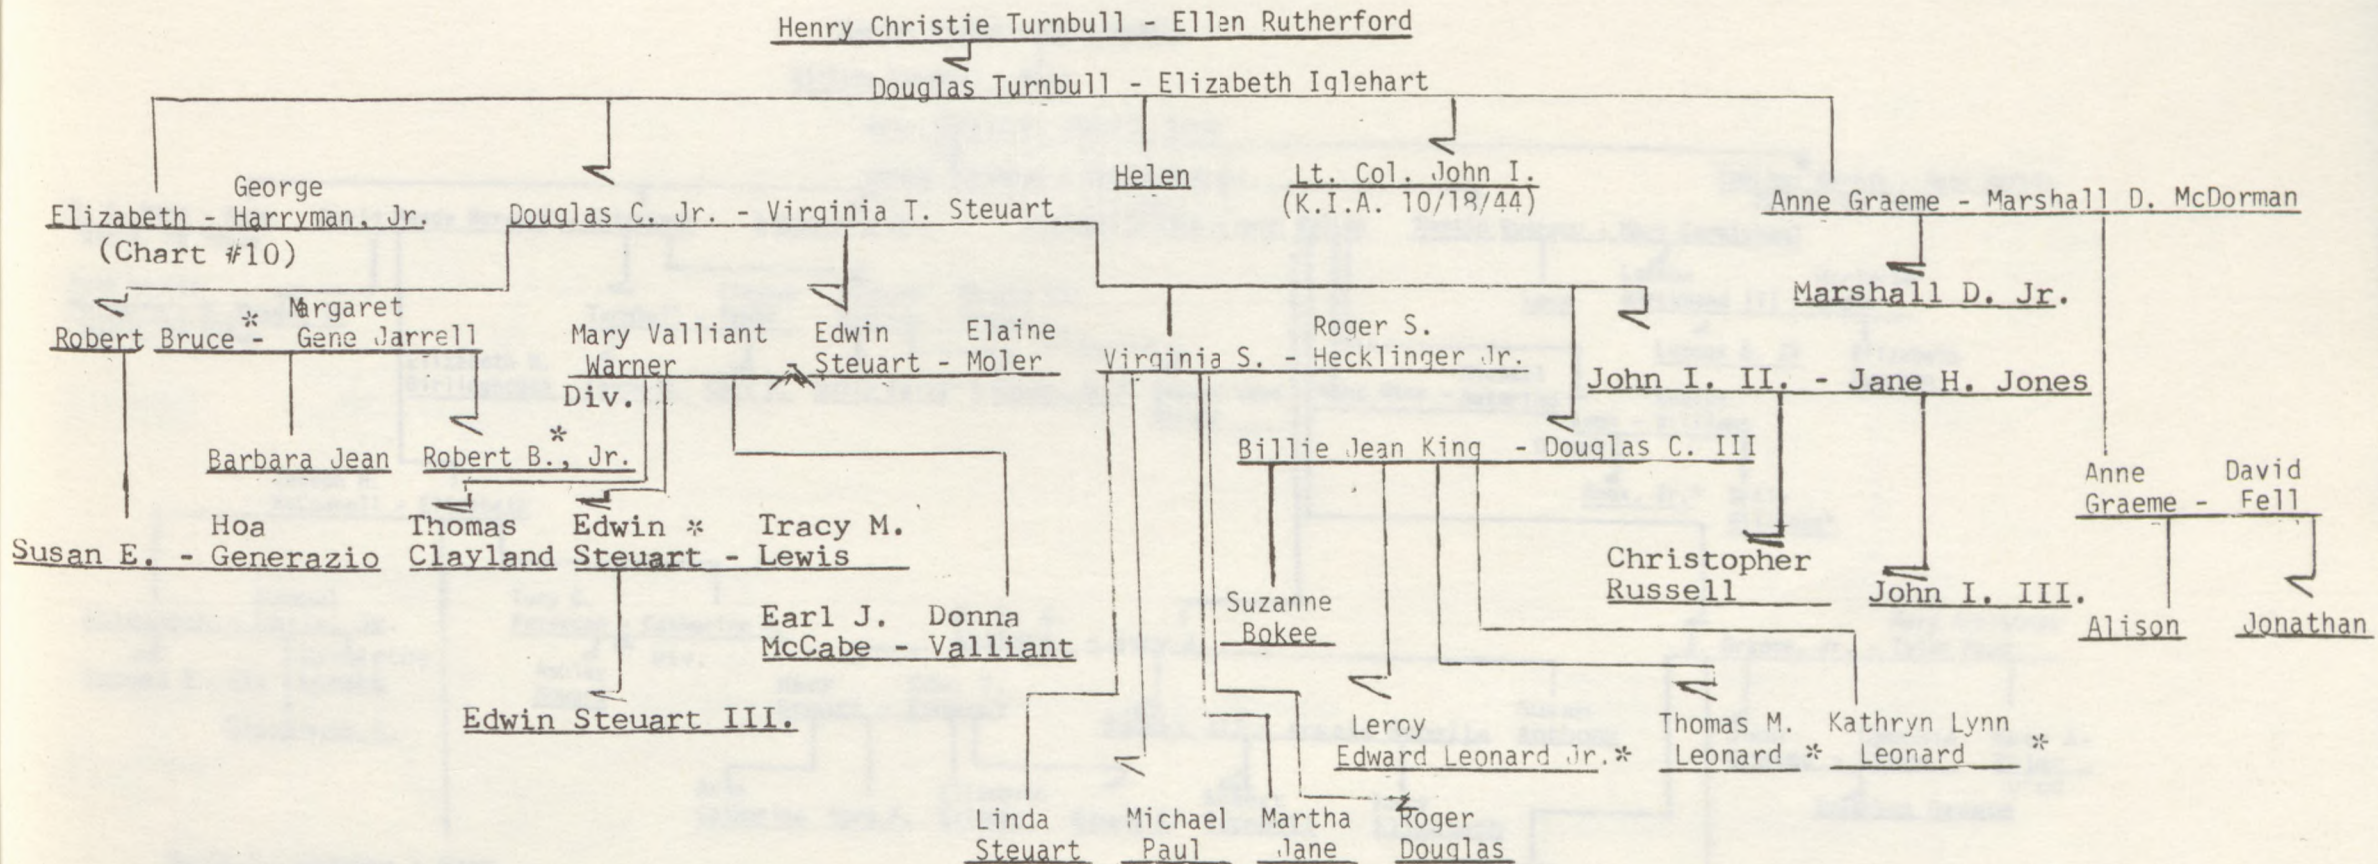

HENRY CHRISTIE TURNBULL LINE
(HENRY C., JR., - [DOUGLAS & ELIZABETH IGLEHART])

* Indicates adoption.
Note: The three adopted children of Douglas C. Turnbull, III. have retained the name of their natural father.